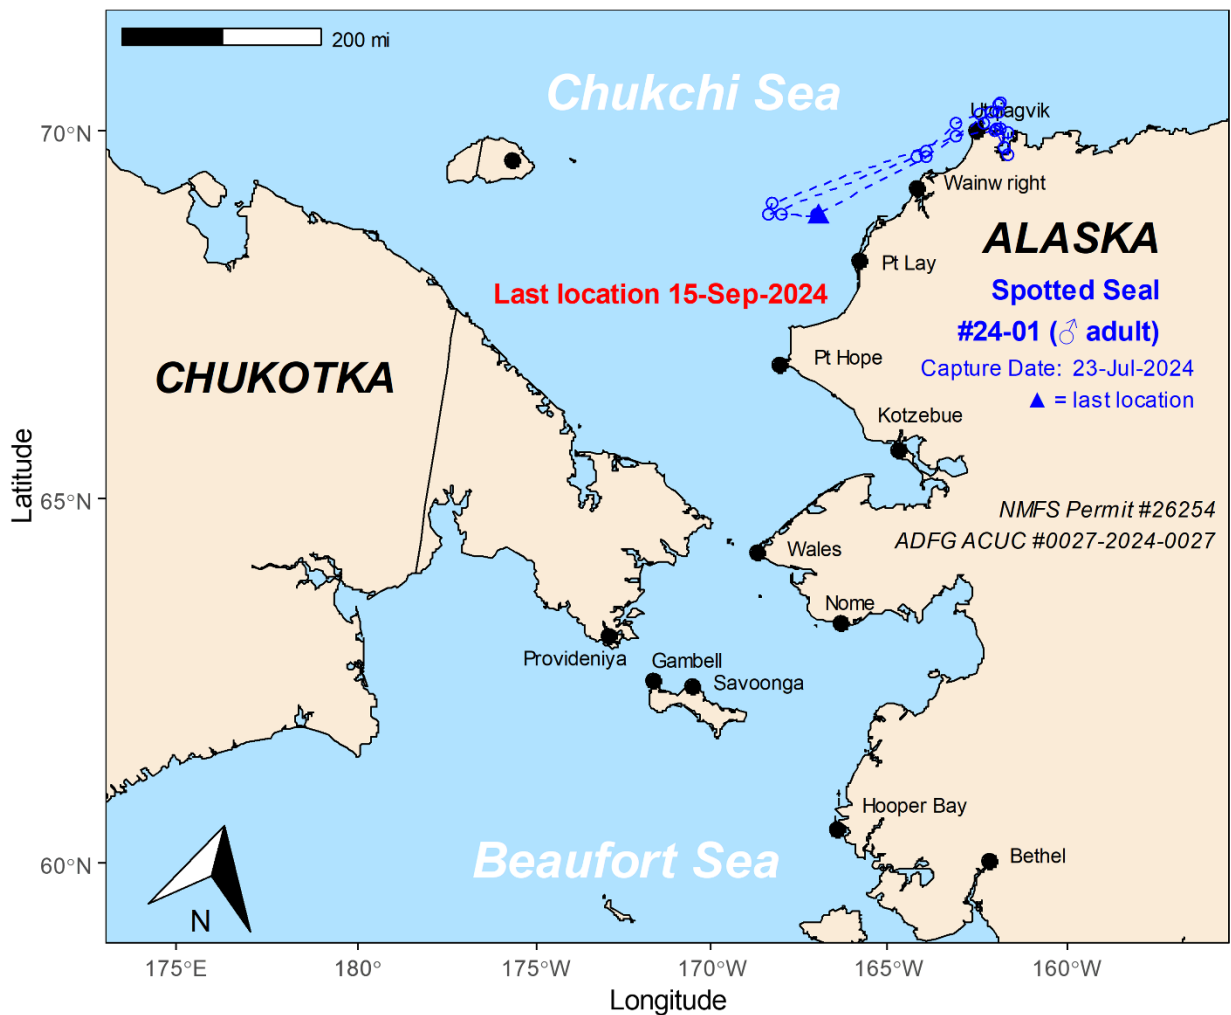

ICE SEAL LOCATIONS as of 12-December-2024

The following maps plot the movements of seven spotted seals (*Phoca largha*) captured in the vicinity of Utqiagvik, AK and instrumented with satellite tracking devices. Tracks shown are filtered to show daily locations. This work was paid for in part with National Petroleum Reserve-Alaska Program funds (NPR-A grants #20-NPRA-06 and #22-NPRA-06) made available through the State Department of Commerce, Community, and Economic Development. Additional funds were provided by the Community Directed Funding Program (Prog. #NA23NMF4690288) made available through the National Oceanic and Atmospheric Administration. All 2024-25 NSB ice seal research falls under NMFS permit #26254, ADF&G Animal Care and Use Committee Protocol #0027-2024-0027, and in cooperation with the [Ice Seal Committee](#) and the [NSB Fish & Game Management Committee](#). For more information visit www.north-slope.org, or email: andrew.vonduyke@north-slope.org.

SPOTTED SEAL #24-01
Adult male

SPOTTED SEAL #24-02
Adult female

SPOTTED SEAL #24-03
Subadult male

SPOTTED SEAL #24-04
Subadult female

SPOTTED SEAL #24-05
Subadult male

SPOTTED SEAL #24-06
Subadult male

SPOTTED SEAL #24-07
Subadult male