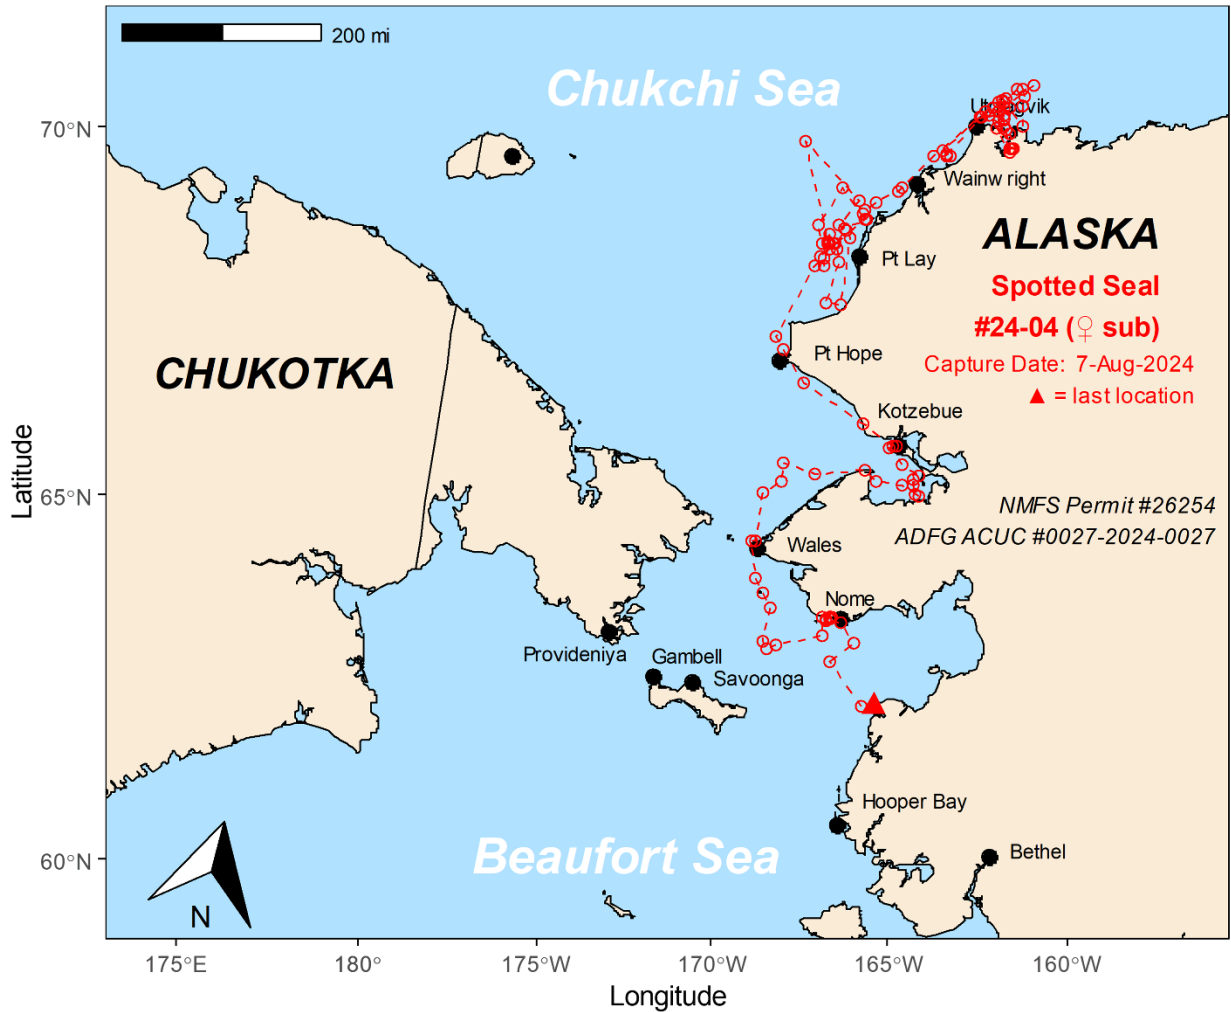

ICE SEAL LOCATIONS as of 12-December-2024

The following maps plot the movements of seven spotted seals (*Phoca largha*) captured in the vicinity of Utqiagvik, AK and instrumented with satellite tracking devices. Tracks shown are filtered to show daily locations. This work was paid for in part with National Petroleum Reserve-Alaska Program funds (NPR-A grants #20-NPRA-06 and #22-NPRA-06) made available through the State Department of Commerce, Community, and Economic Development. Additional funds were provided by the Community Directed Funding Program (Prog. #NA23NMF4690288) made available through the National Oceanic and Atmospheric Administration. All 2024-25 NSB ice seal research falls under NMFS permit #26254, ADF&G Animal Care and Use Committee Protocol #0027-2024-0027, and in cooperation with the [Ice Seal Committee](#) and the [NSB Fish & Game Management Committee](#). For more information visit www.north-slope.org, or email: andrew.vonduyke@north-slope.org.

SPOTTED SEAL #24-01
Adult male

SPOTTED SEAL #24-02
Adult female

SPOTTED SEAL #24-03
Subadult male

SPOTTED SEAL #24-04
Subadult female

SPOTTED SEAL #24-05
Subadult male

SPOTTED SEAL #24-06
Subadult male

SPOTTED SEAL #24-07
Subadult male