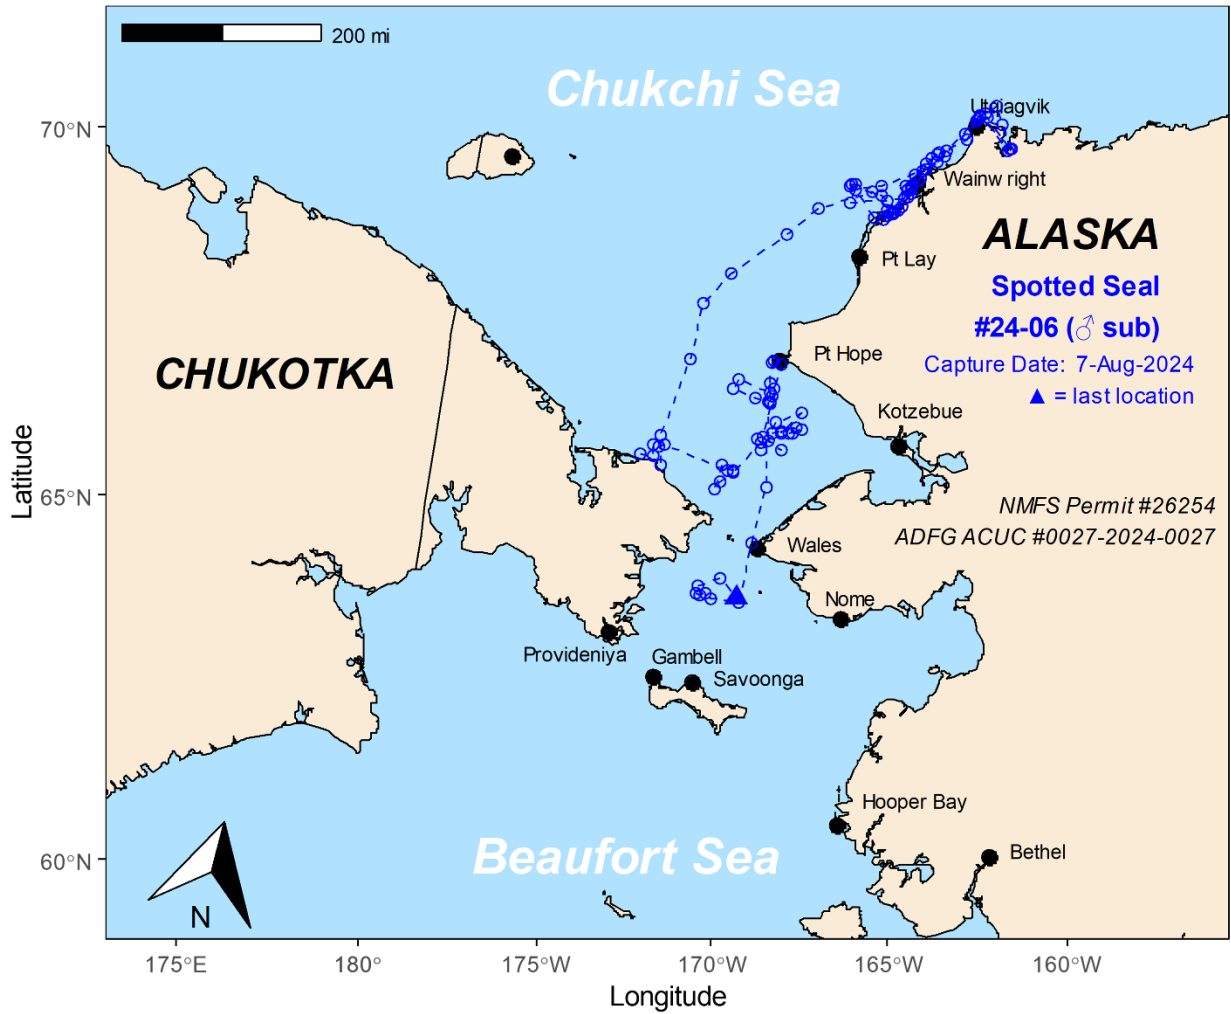

ICE SEAL LOCATIONS as of 12-December-2024

The following maps plot the movements of seven spotted seals (*Phoca largha*) captured in the vicinity of Utqiagvik, AK and instrumented with satellite tracking devices. Tracks shown are filtered to show daily locations. This work was paid for in part with National Petroleum Reserve-Alaska Program funds (NPR-A grants #20-NPRA-06 and #22-NPRA-06) made available through the State Department of Commerce, Community, and Economic Development. Additional funds were provided by the Community Directed Funding Program (Prog. #NA23NMF4690288) made available through the National Oceanic and Atmospheric Administration. All 2024-25 NSB ice seal research falls under NMFS permit #26254, ADF&G Animal Care and Use Committee Protocol #0027-2024-0027, and in cooperation with the [Ice Seal Committee](#) and the [NSB Fish & Game Management Committee](#). For more information visit www.north-slope.org, or email: andrew.vonduyke@north-slope.org.

SPOTTED SEAL #24-01
Adult male

SPOTTED SEAL #24-02
Adult female

SPOTTED SEAL #24-03
Subadult male

SPOTTED SEAL #24-04
Subadult female

SPOTTED SEAL #24-05
Subadult male

SPOTTED SEAL #24-06
Subadult male

SPOTTED SEAL #24-07
Subadult male