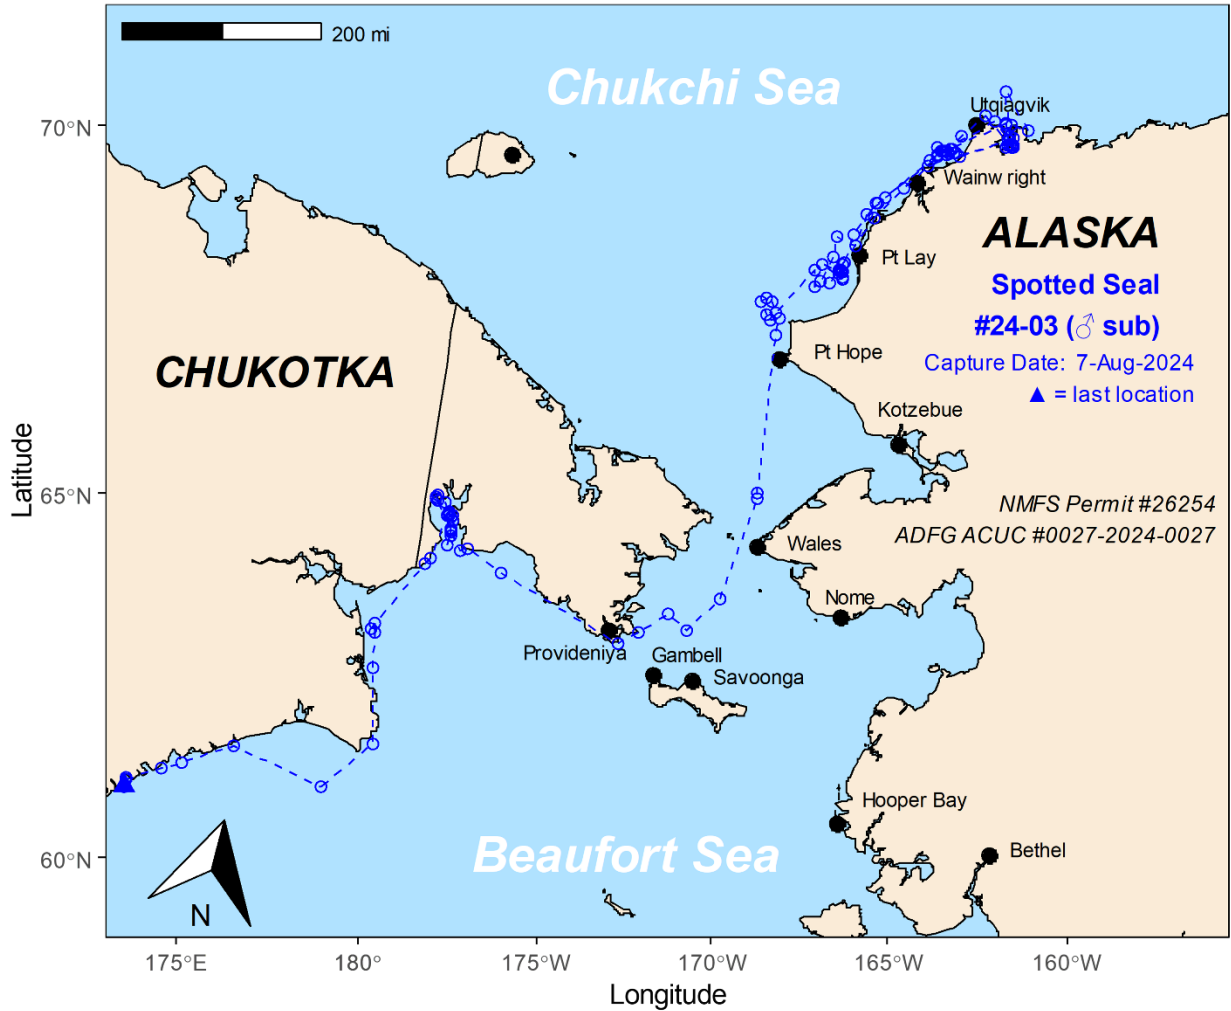

ICE SEAL LOCATIONS as of 12-December-2024

The following maps plot the movements of seven spotted seals (*Phoca largha*) captured in the vicinity of Utqiagvik, AK and instrumented with satellite tracking devices. Tracks shown are filtered to show daily locations. This work was paid for in part with National Petroleum Reserve-Alaska Program funds (NPR-A grants #20-NPRA-06 and #22-NPRA-06) made available through the State Department of Commerce, Community, and Economic Development. Additional funds were provided by the Community Directed Funding Program (Prog. #NA23NMF4690288) made available through the National Oceanic and Atmospheric Administration. All 2024-25 NSB ice seal research falls under NMFS permit #26254, ADF&G Animal Care and Use Committee Protocol #0027-2024-0027, and in cooperation with the [Ice Seal Committee](#) and the [NSB Fish & Game Management Committee](#). For more information visit www.north-slope.org, or email: andrew.vonduyke@north-slope.org.

SPOTTED SEAL #24-01
Adult male

SPOTTED SEAL #24-02
Adult female

SPOTTED SEAL #24-03
Subadult male

SPOTTED SEAL #24-04
Subadult female

SPOTTED SEAL #24-05
Subadult male

SPOTTED SEAL #24-06
Subadult male

SPOTTED SEAL #24-07
Subadult male