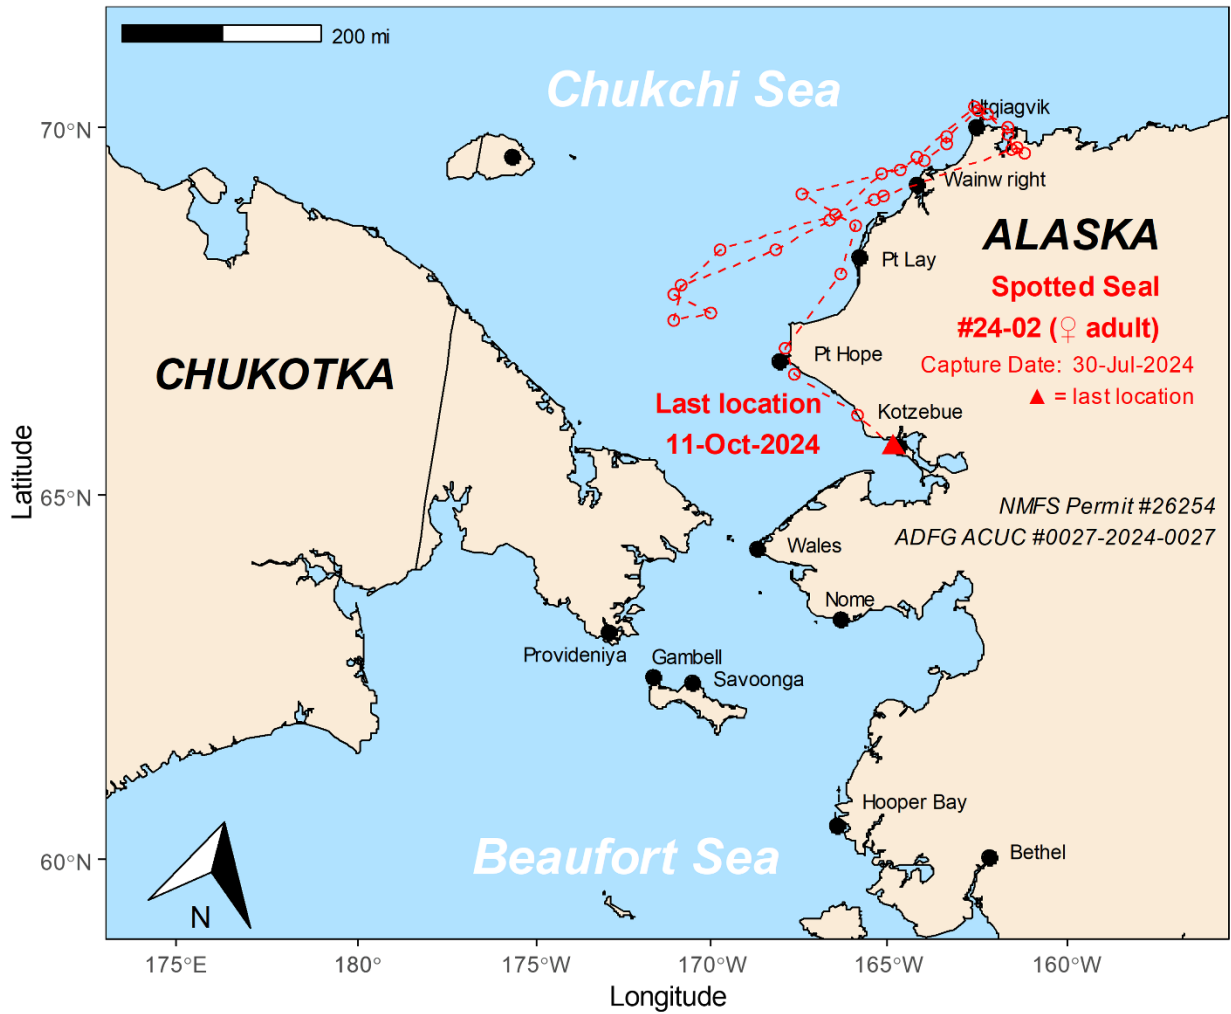

ICE SEAL LOCATIONS as of 12-December-2024

The following maps plot the movements of seven spotted seals (*Phoca largha*) captured in the vicinity of Utqiagvik, AK and instrumented with satellite tracking devices. Tracks shown are filtered to show daily locations. This work was paid for in part with National Petroleum Reserve-Alaska Program funds (NPR-A grants #20-NPRA-06 and #22-NPRA-06) made available through the State Department of Commerce, Community, and Economic Development. Additional funds were provided by the Community Directed Funding Program (Prog. #NA23NMF4690288) made available through the National Oceanic and Atmospheric Administration. All 2024-25 NSB ice seal research falls under NMFS permit #26254, ADF&G Animal Care and Use Committee Protocol #0027-2024-0027, and in cooperation with the [Ice Seal Committee](#) and the [NSB Fish & Game Management Committee](#). For more information visit www.north-slope.org, or email: andrew.vonduyke@north-slope.org.

SPOTTED SEAL #24-01
Adult male

SPOTTED SEAL #24-02
Adult female

SPOTTED SEAL #24-03
Subadult male

SPOTTED SEAL #24-04
Subadult female

SPOTTED SEAL #24-05
Subadult male

SPOTTED SEAL #24-06
Subadult male

SPOTTED SEAL #24-07
Subadult male