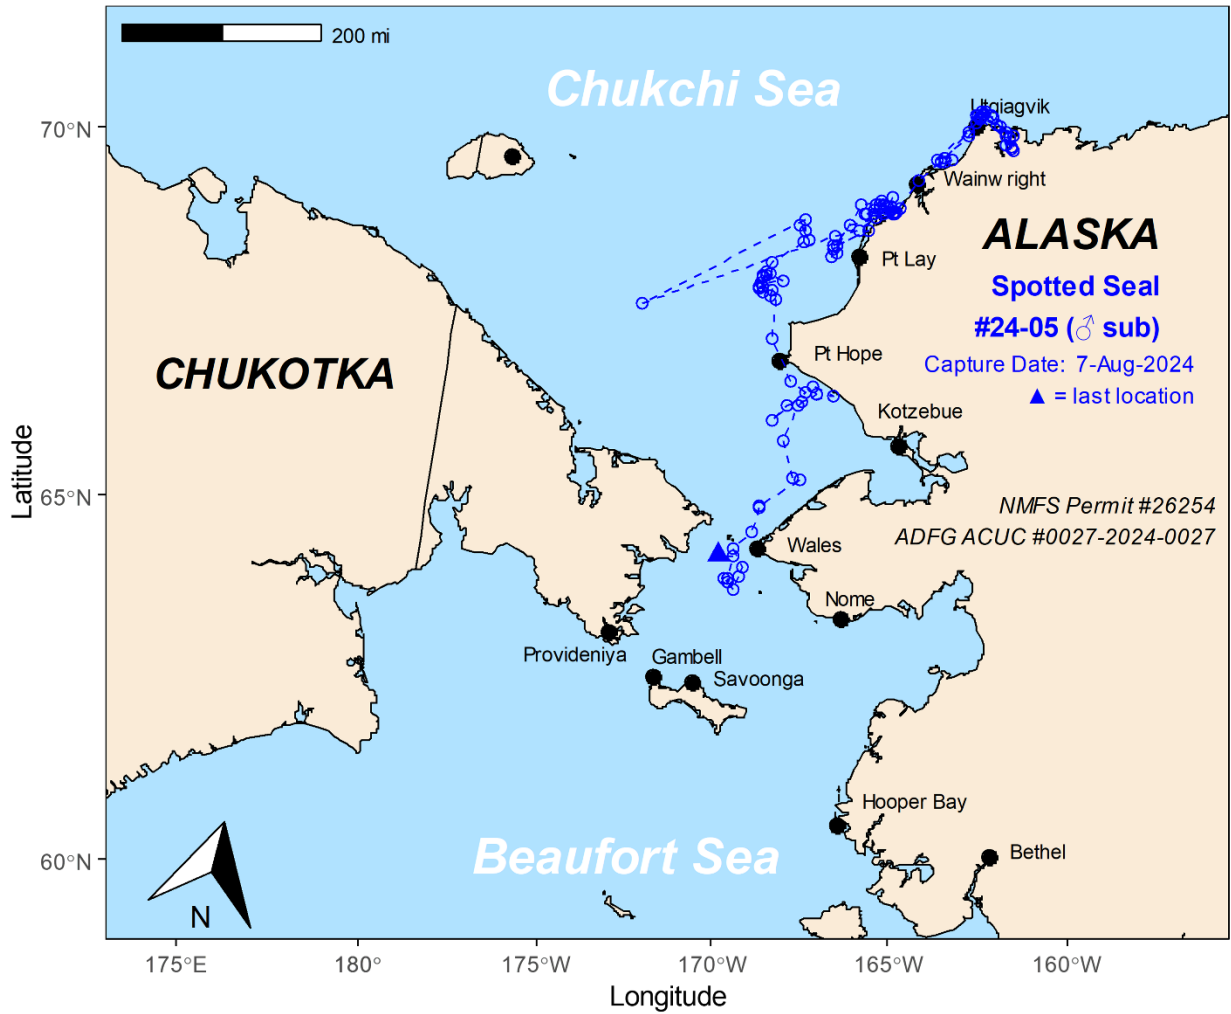

ICE SEAL LOCATIONS as of 12-December-2024

The following maps plot the movements of seven spotted seals (*Phoca largha*) captured in the vicinity of Utqiagvik, AK and instrumented with satellite tracking devices. Tracks shown are filtered to show daily locations. This work was paid for in part with National Petroleum Reserve-Alaska Program funds (NPR-A grants #20-NPRA-06 and #22-NPRA-06) made available through the State Department of Commerce, Community, and Economic Development. Additional funds were provided by the Community Directed Funding Program (Prog. #NA23NMF4690288) made available through the National Oceanic and Atmospheric Administration. All 2024-25 NSB ice seal research falls under NMFS permit #26254, ADF&G Animal Care and Use Committee Protocol #0027-2024-0027, and in cooperation with the [Ice Seal Committee](#) and the [NSB Fish & Game Management Committee](#). For more information visit www.north-slope.org, or email: andrew.vonduyke@north-slope.org.

SPOTTED SEAL #24-01
Adult male

SPOTTED SEAL #24-02
Adult female

SPOTTED SEAL #24-03
Subadult male

SPOTTED SEAL #24-04
Subadult female

SPOTTED SEAL #24-05
Subadult male

SPOTTED SEAL #24-06
Subadult male

SPOTTED SEAL #24-07
Subadult male